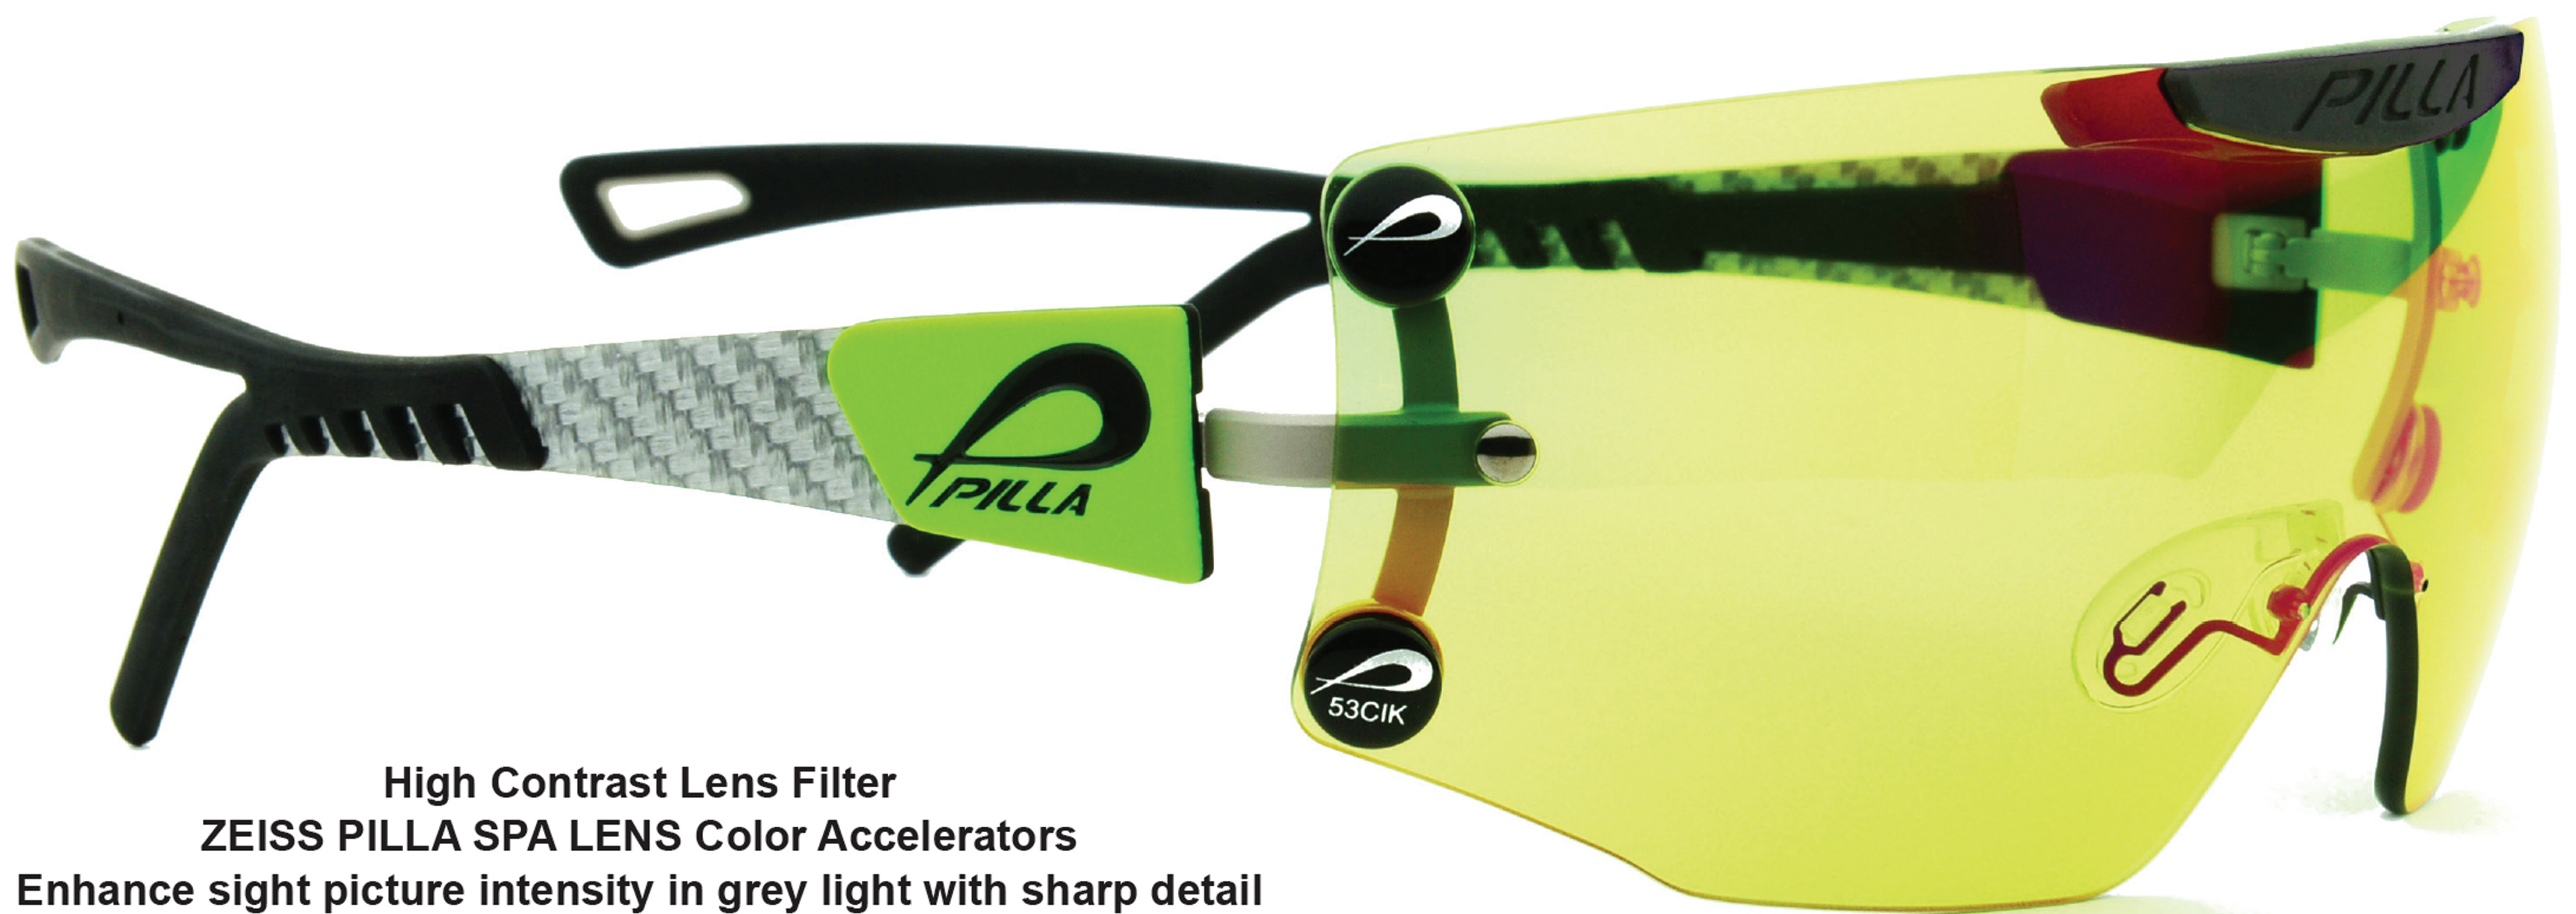

See Pilla's **BRAND NEW** "SPA" Tech Lenses

High Contrast Lens Filter
ZEISS PILLA SPA LENS Color Accelerators
Enhance sight picture intensity in grey light with sharp detail

PREMEAR™
HEARING & VISION